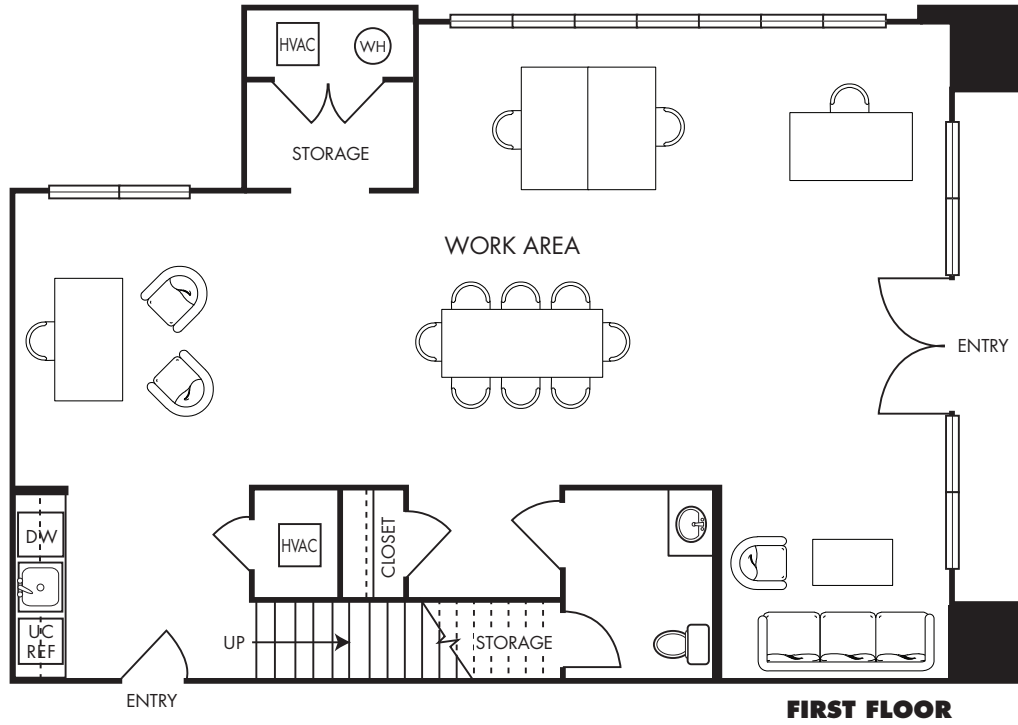

BLOCK 1949

LW3

One Bedroom One and One Half Bath
1,940 square feet