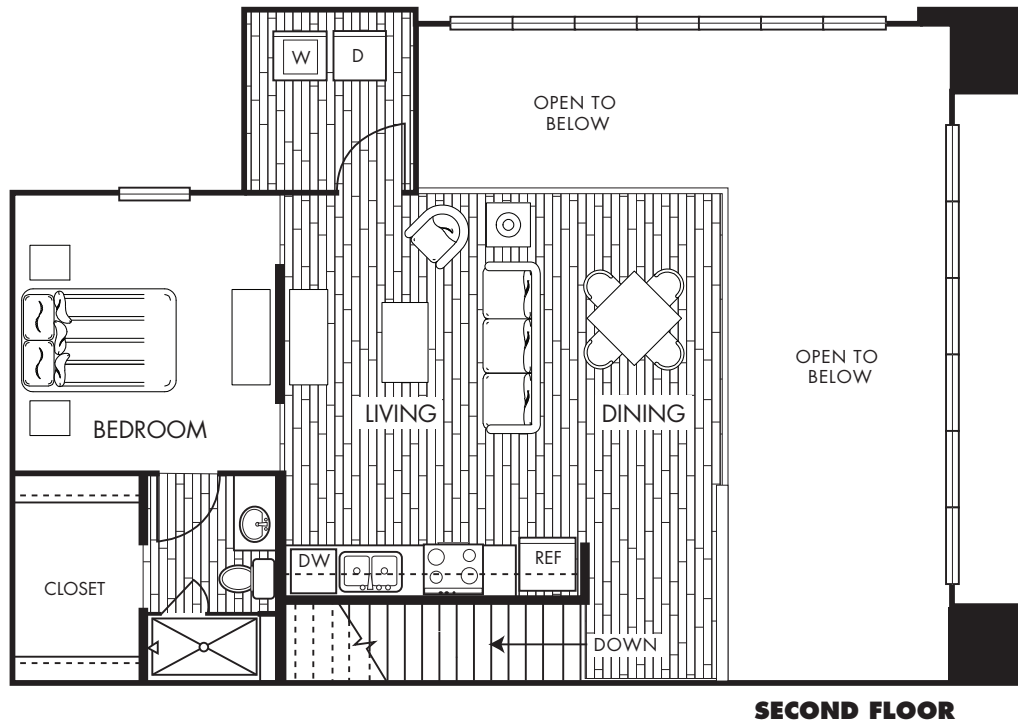

BLOCK 1949

LW3

One Bedroom One and One Half Bath
1,940 square feet