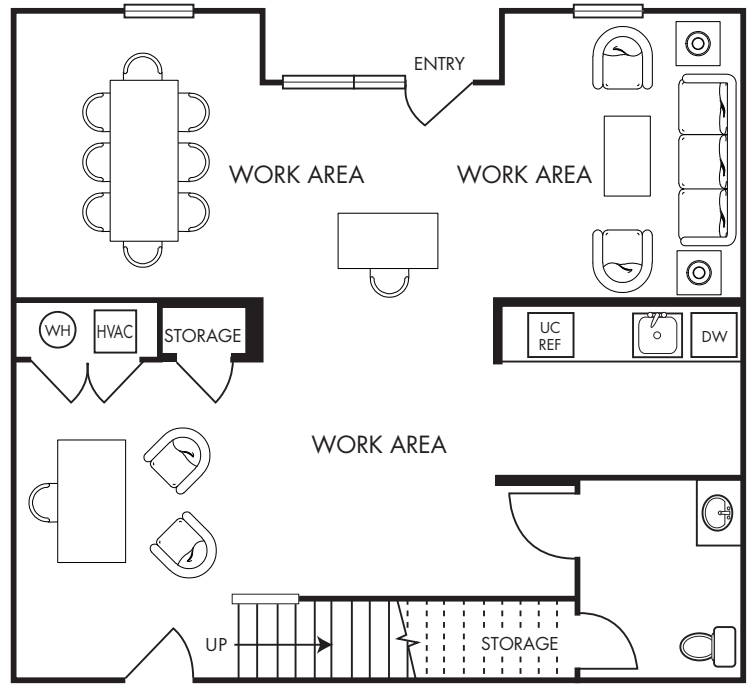

BLOCK 1949

SECOND FLOOR

FIRST FLOOR

LW2
One Bedroom One and One Half Bath
1,792 square feet