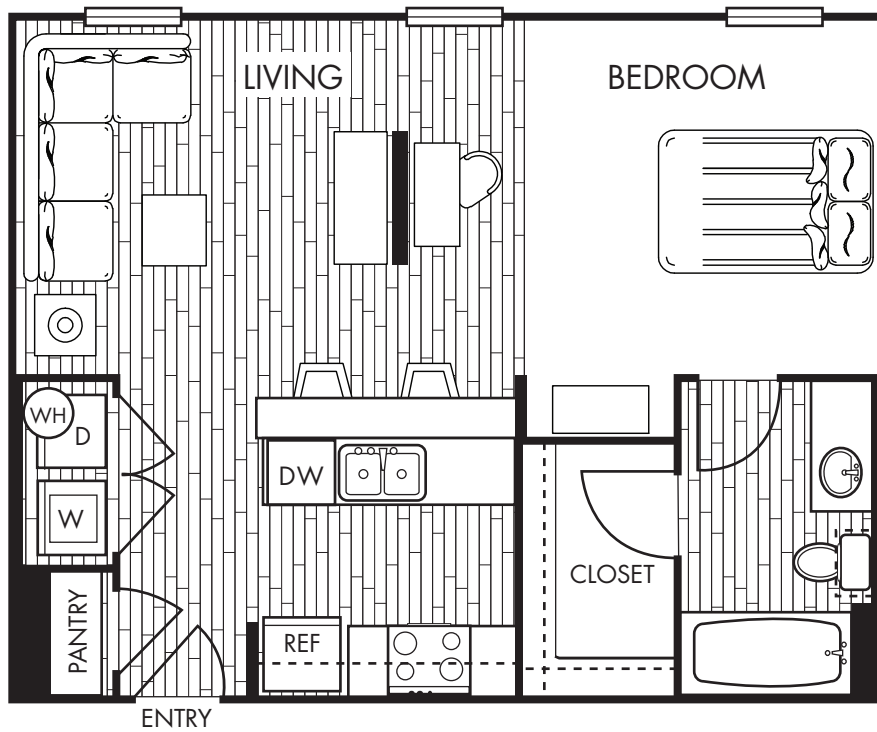

BLOCK 1949

E2
Efficiency
630 square feet