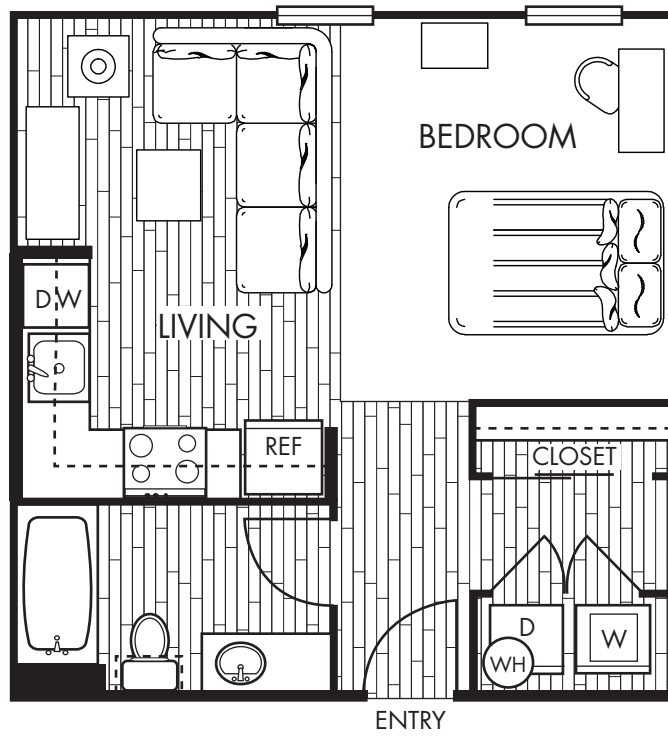

BLOCK 1949

E1
Efficiency
482 square feet