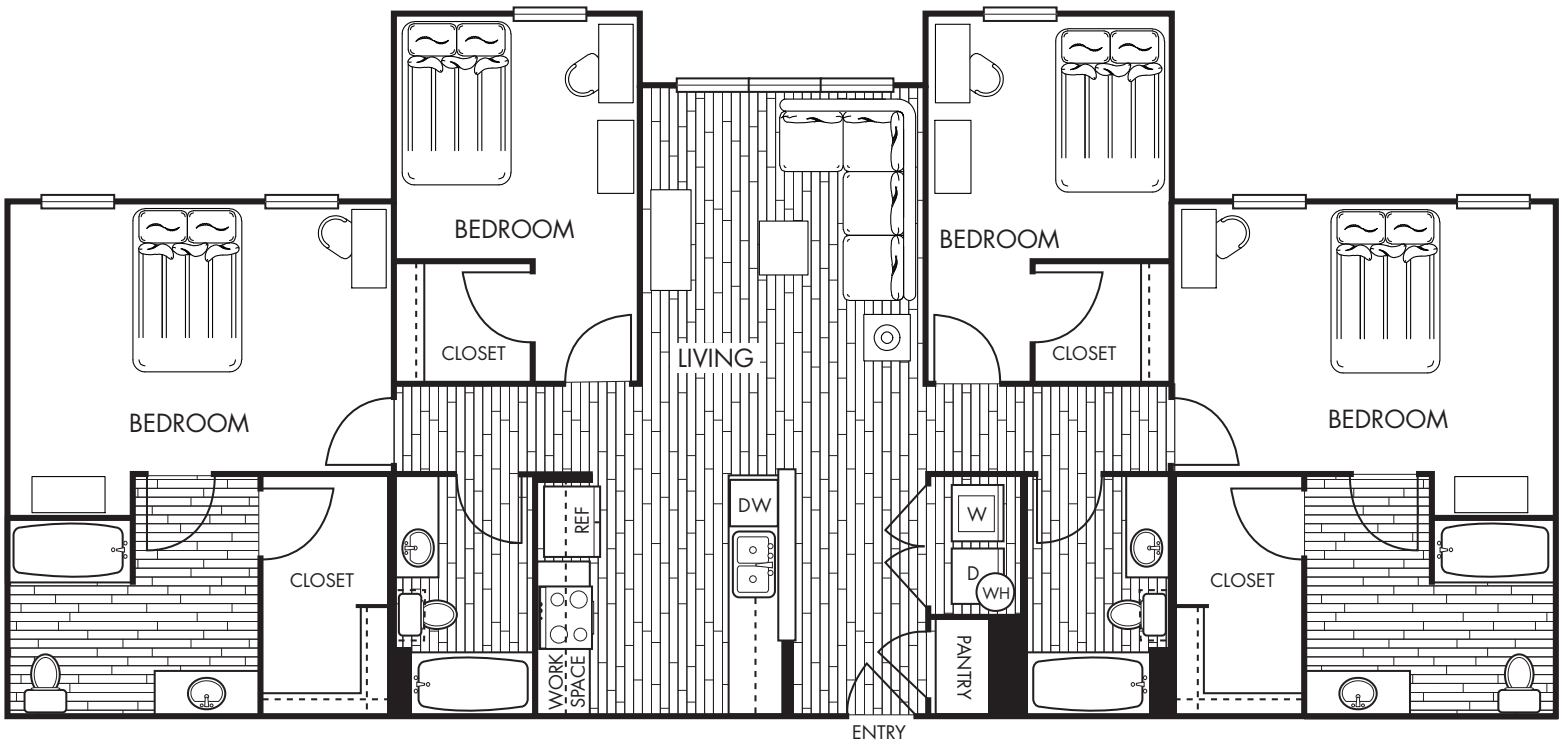

BLOCK 1949

D2-ANSI
Four Bedroom Four Bath
1,706 square feet