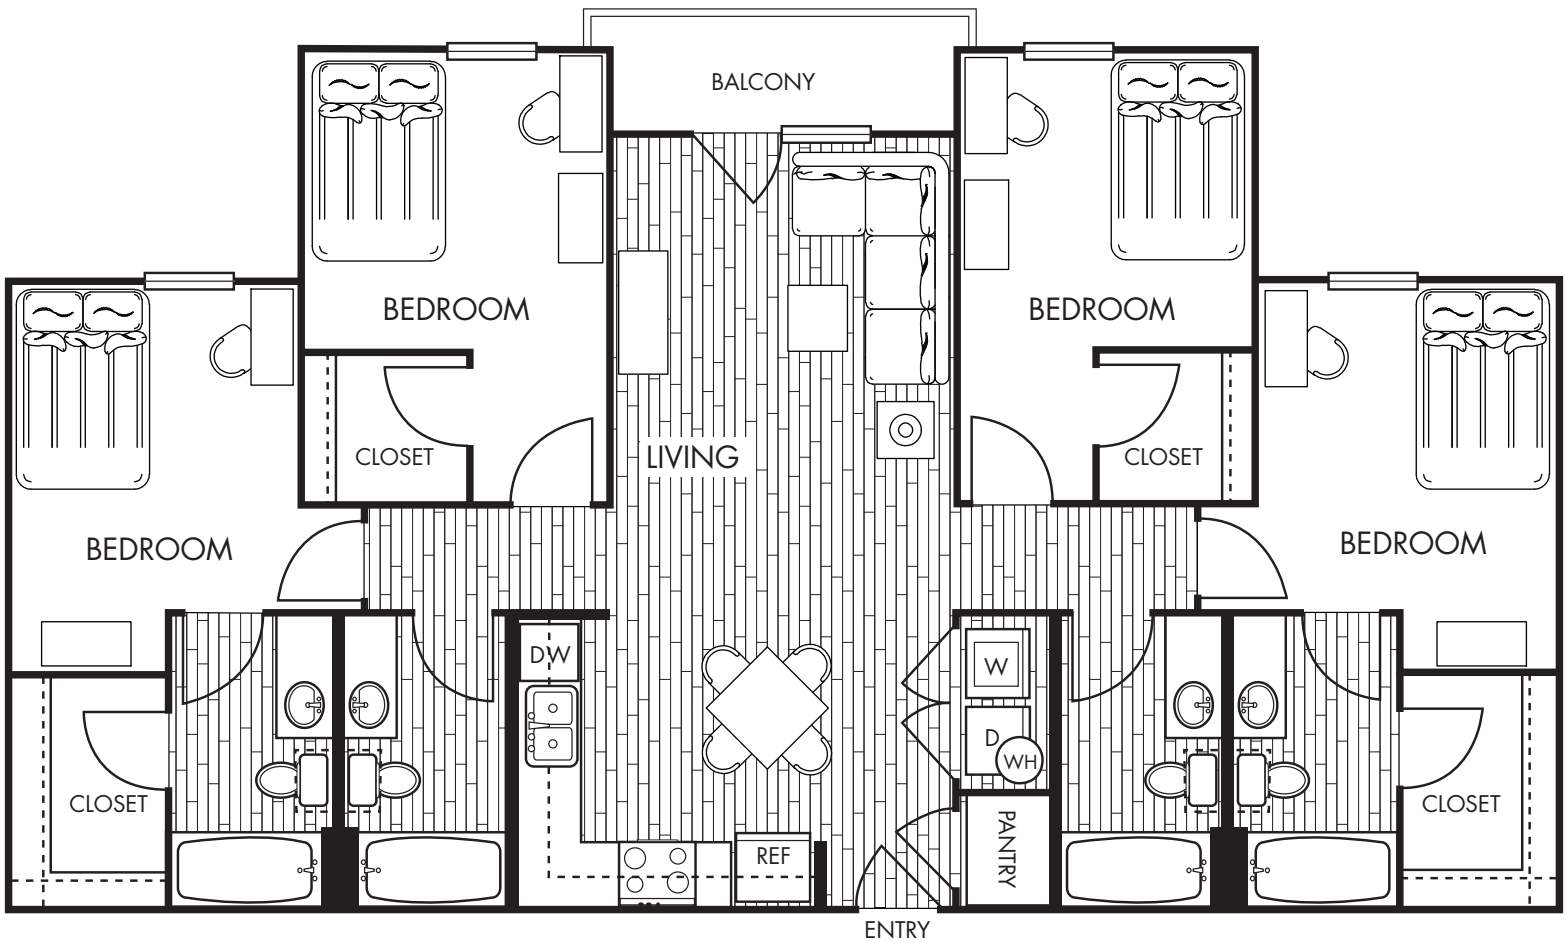

BLOCK 1949

D1.3
Four Bedroom Four Bath
1,437 square feet