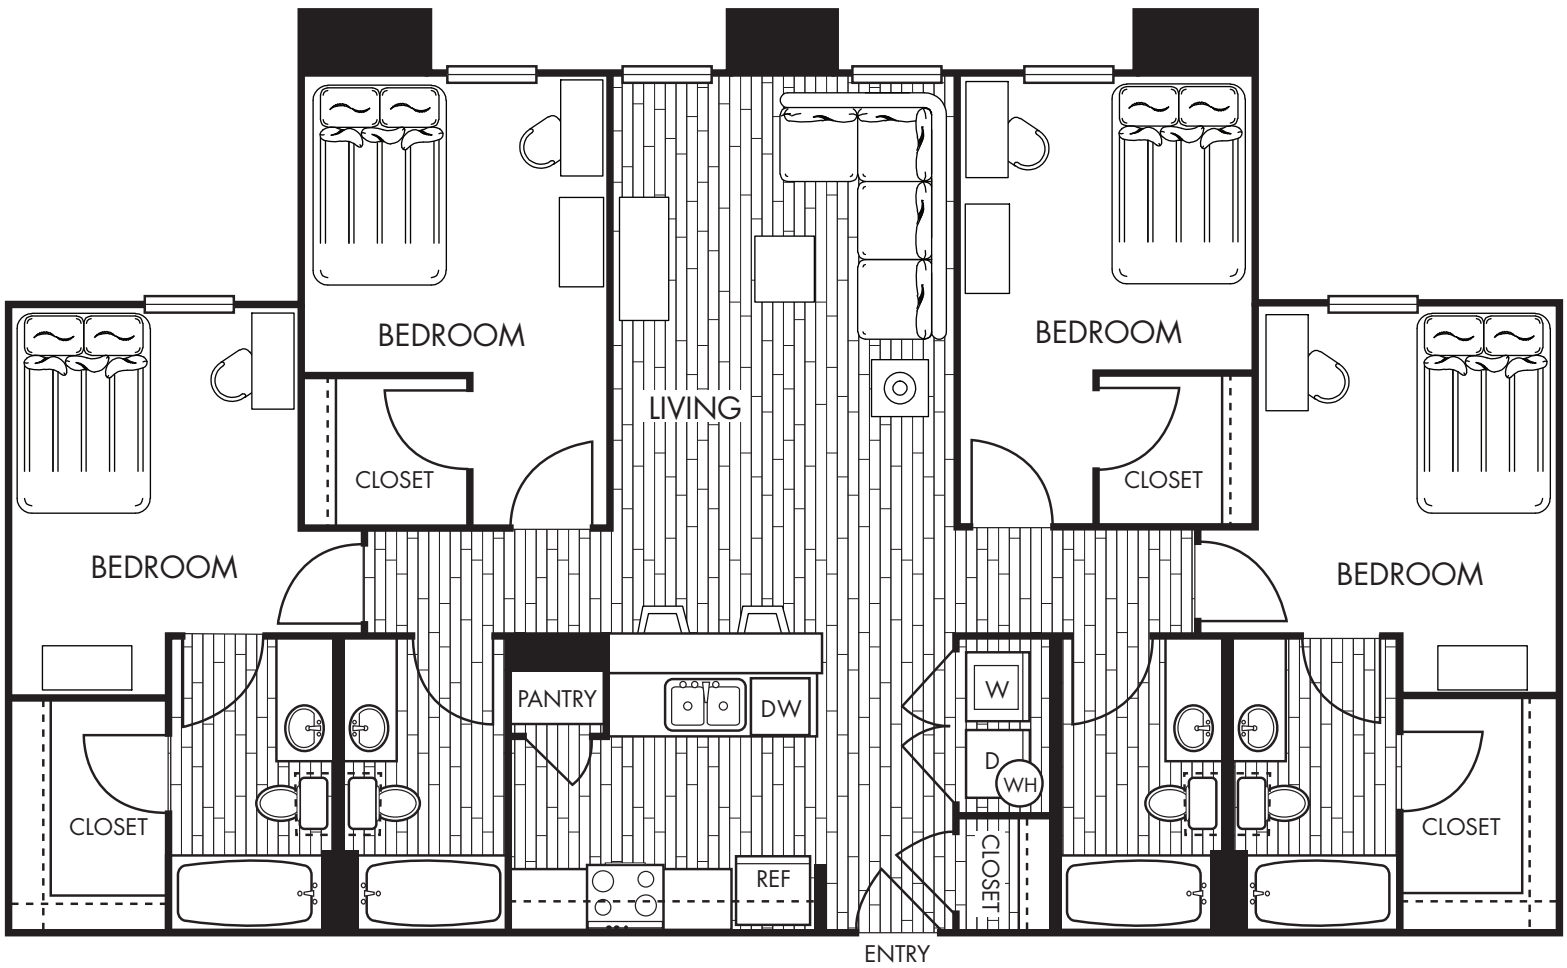

BLOCK 1949

D1
Four Bedroom Four Bath
1,471 square feet