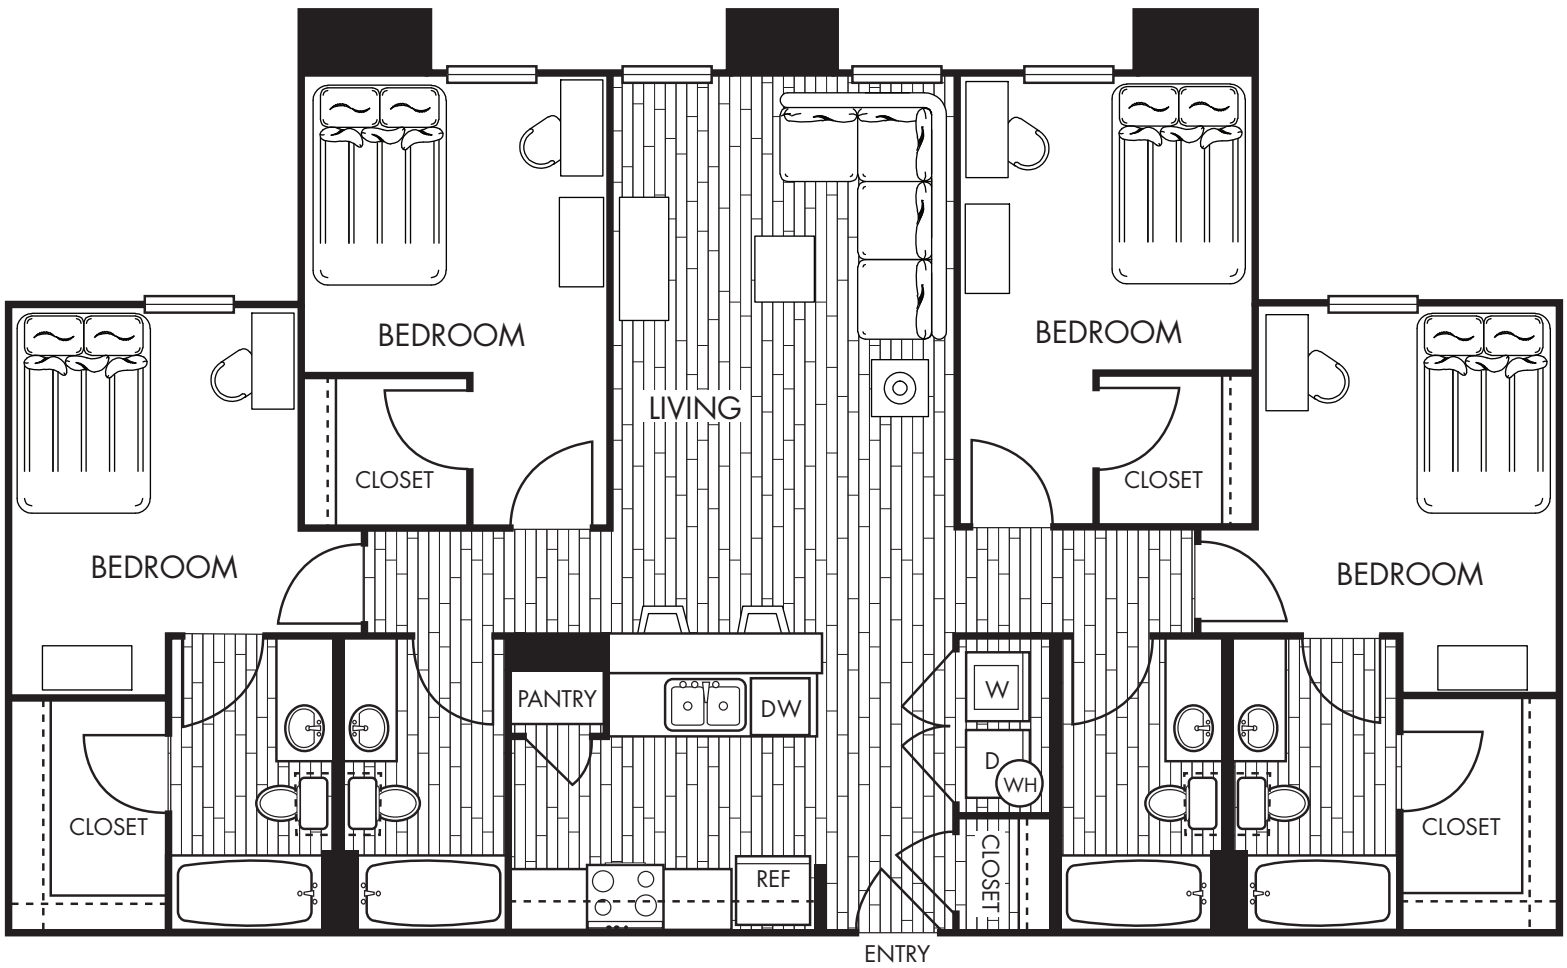

# BLOCK 1949

D1  
Four Bedroom Four Bath  
1,471 square feet