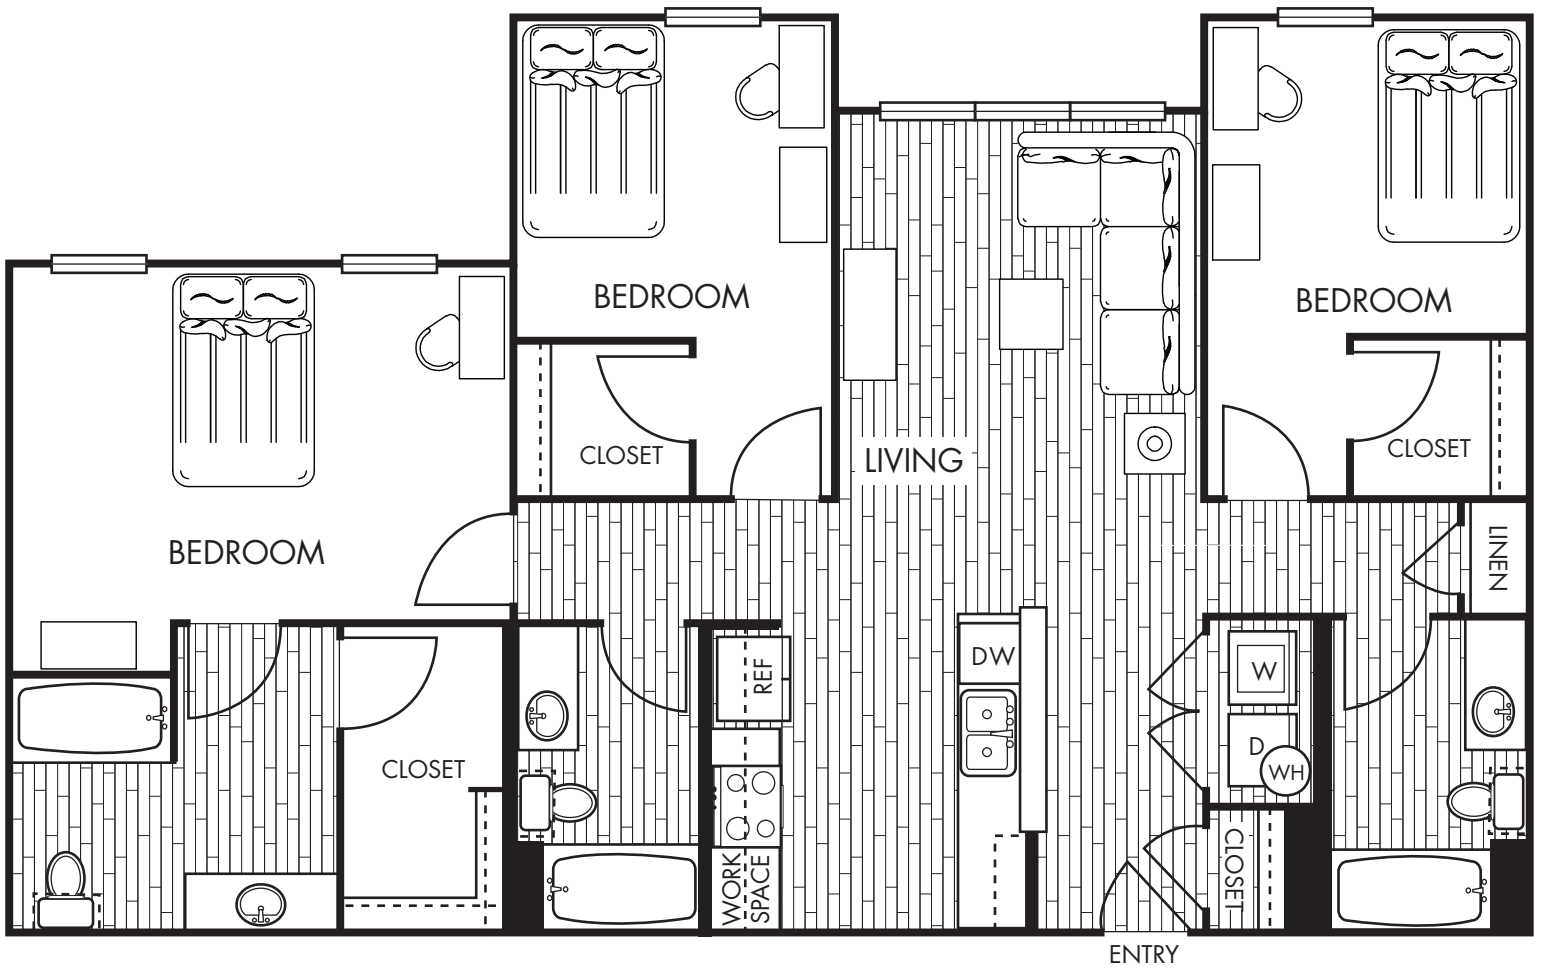

# BLOCK 1949

**C3-ANSI**  
Three Bedroom Three Bath  
1,343 square feet