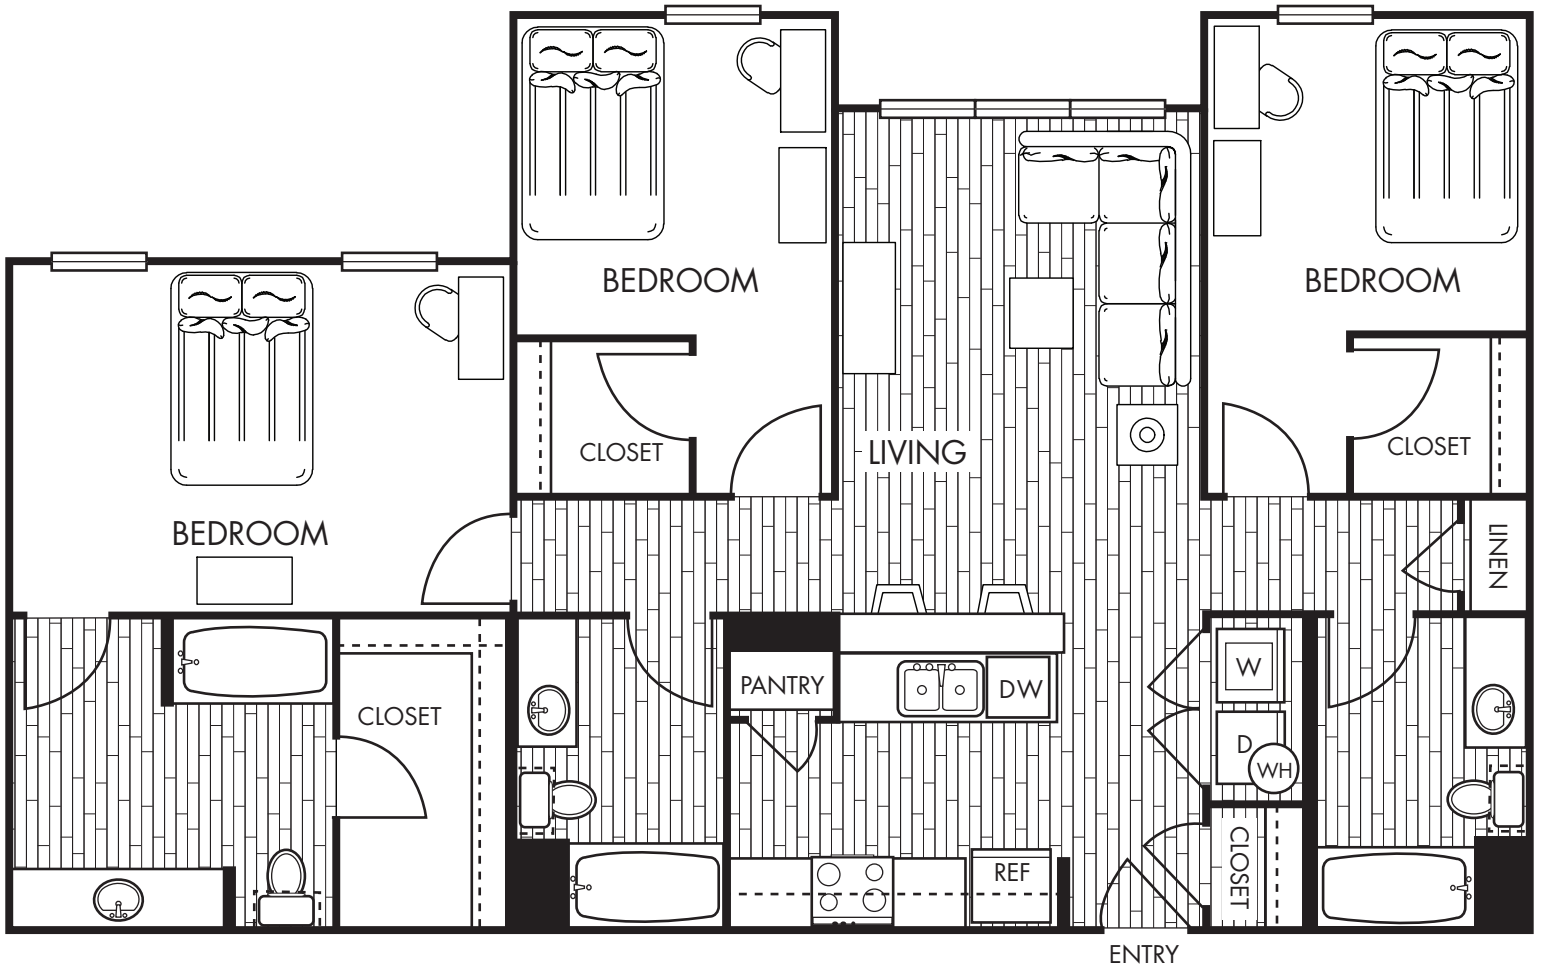

BLOCK 1949

C3
Three Bedroom Three Bath
1,343 square feet