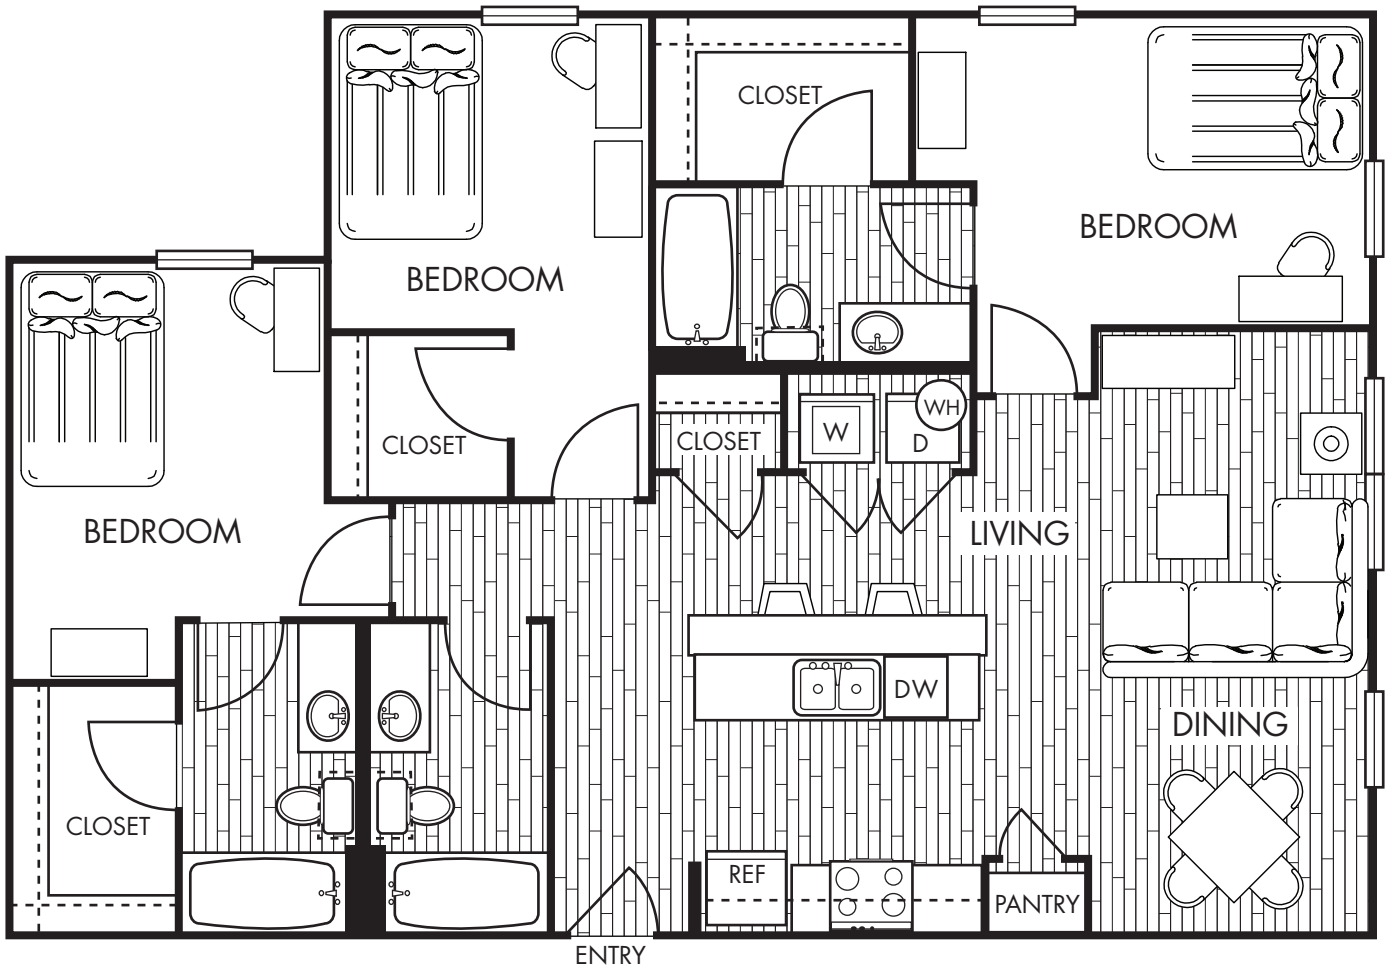

BLOCK 1949

C2

Three Bedroom Three Bath
1,259 square feet