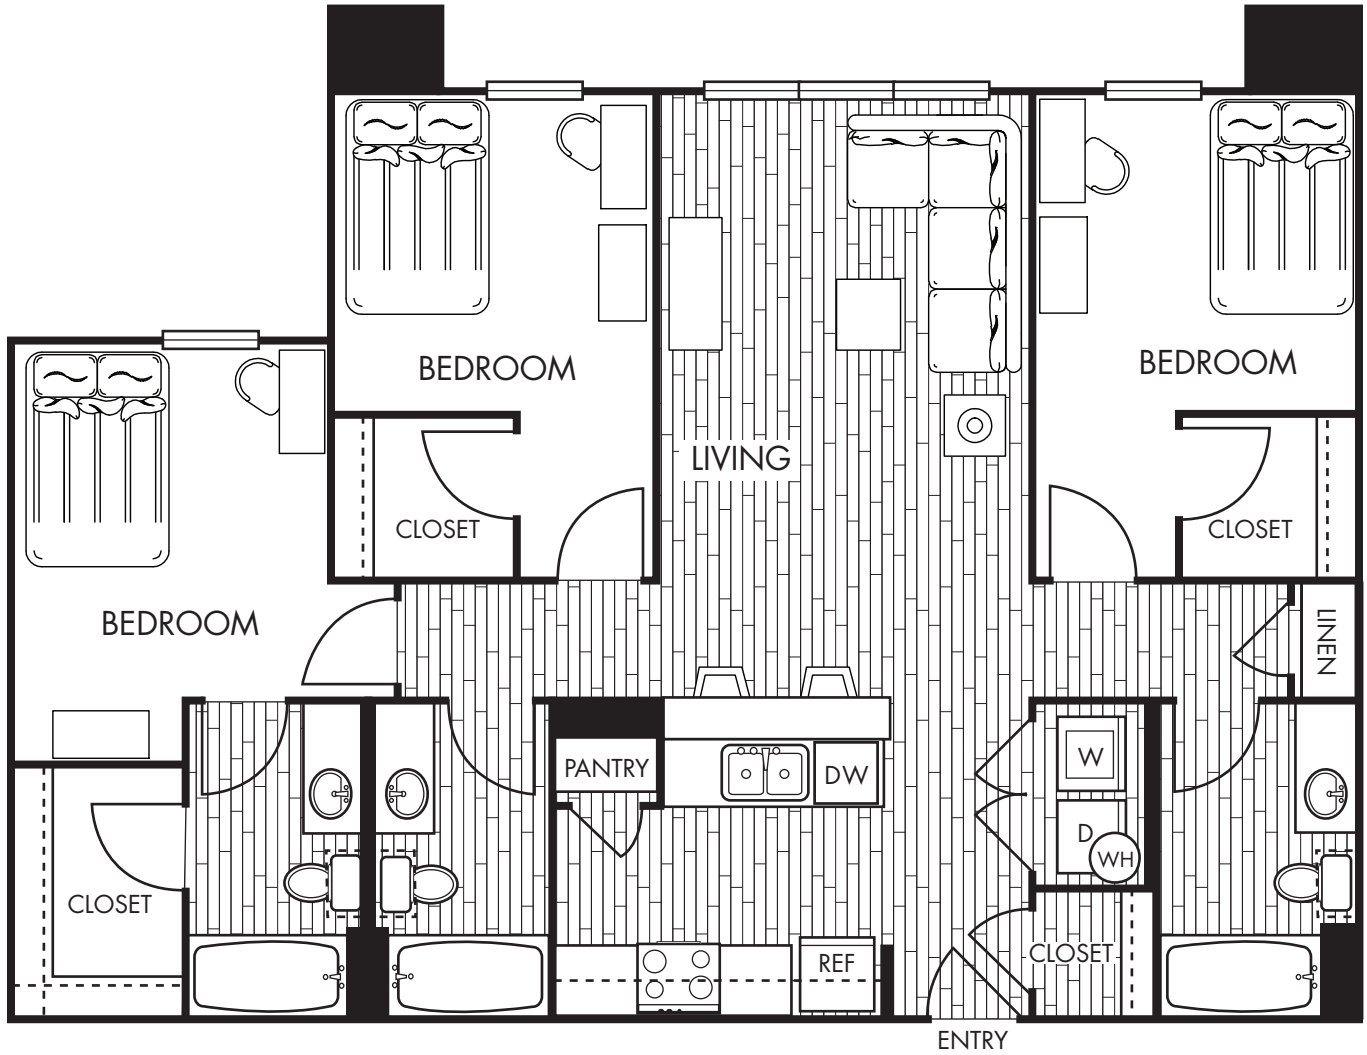

BLOCK 1949

C1
Three Bedroom Three Bath
1,242 square feet