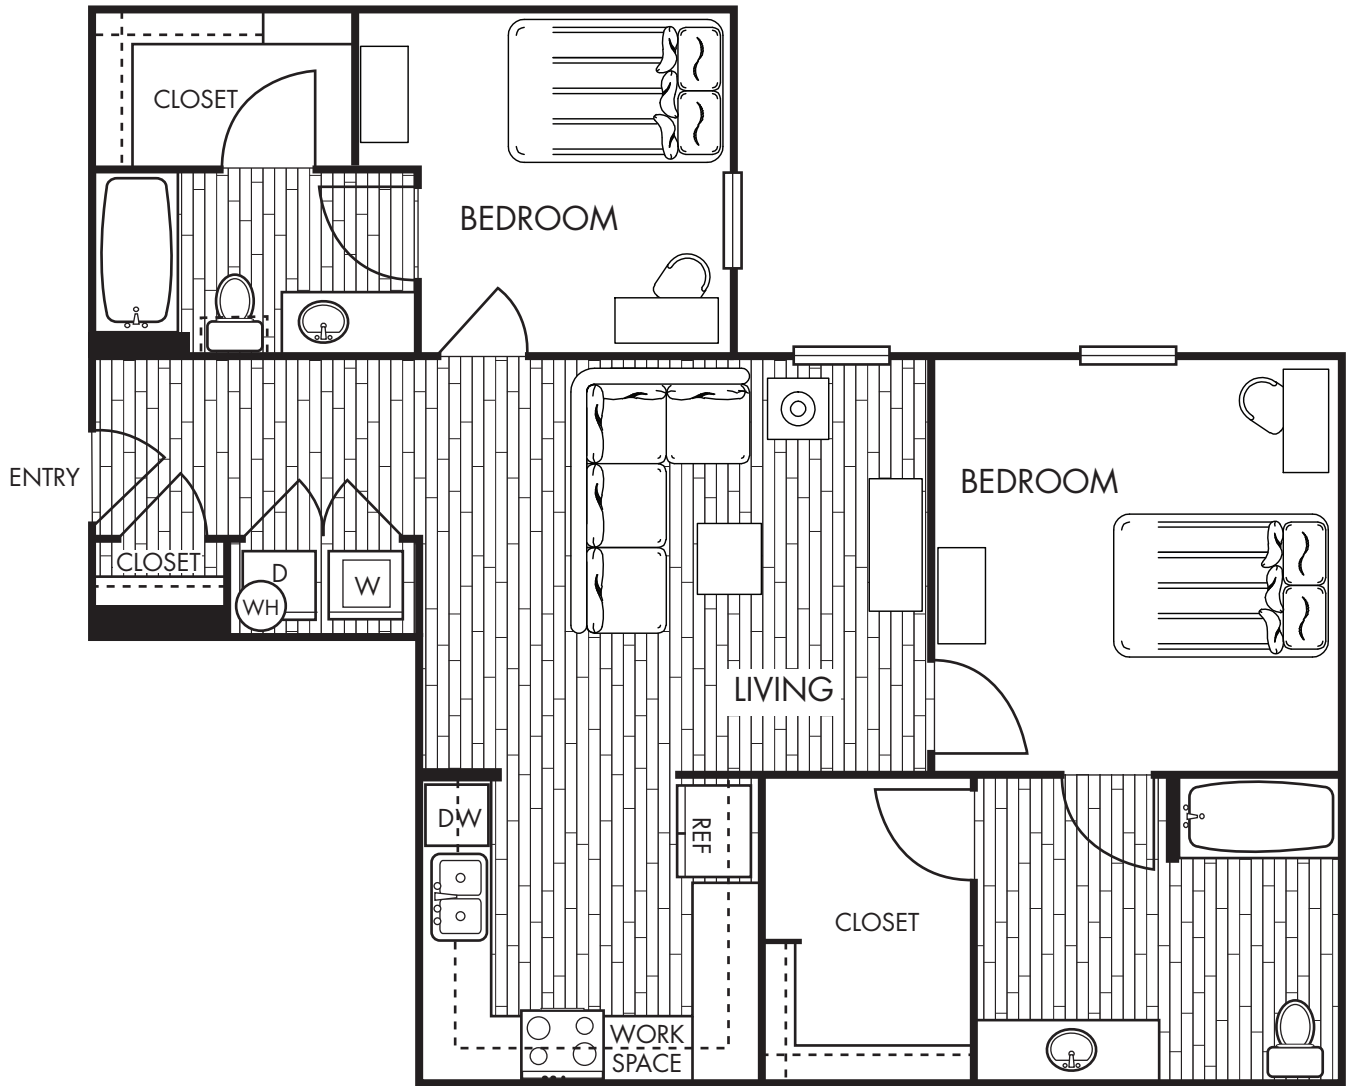

BLOCK 1949

B-ANSI
Two Bedroom Two Bath
1,055 square feet