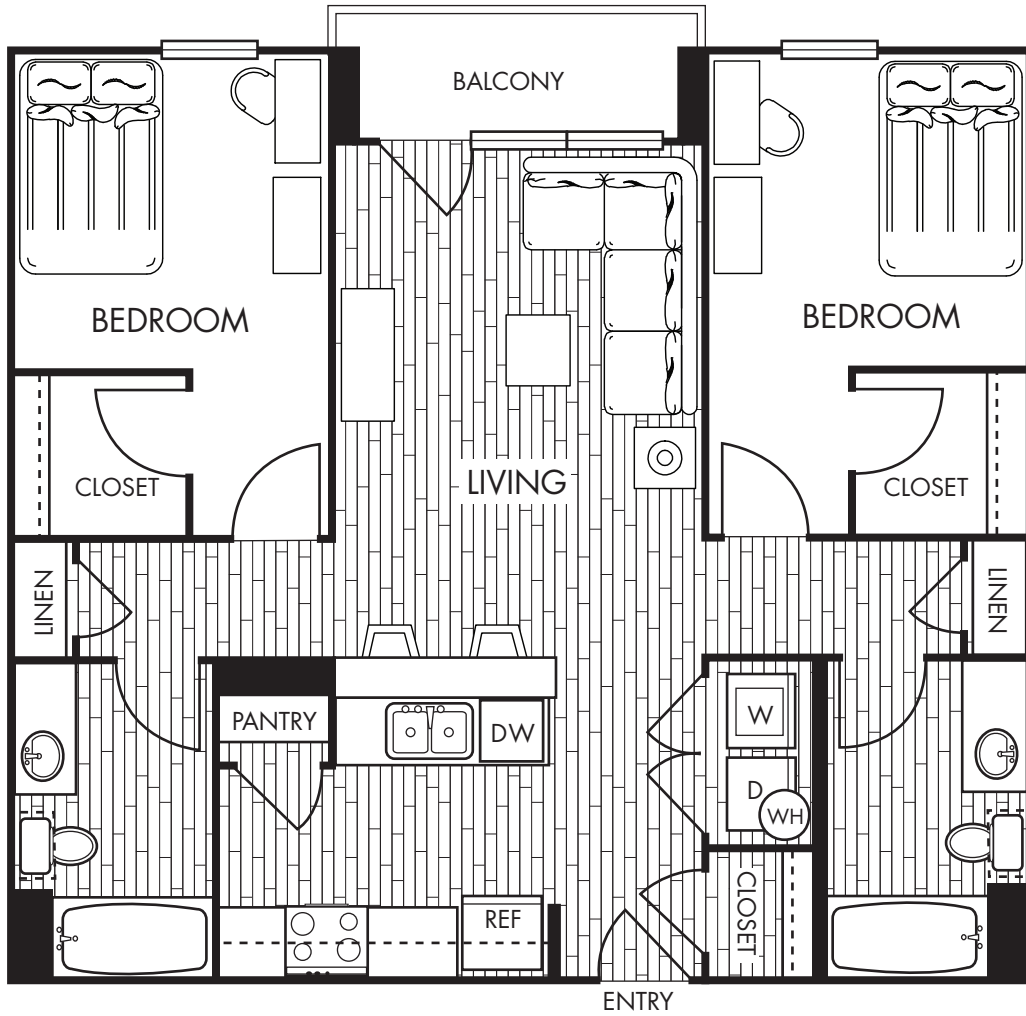

BLOCK 1949

B4
Two Bedroom Two Bath
974 square feet