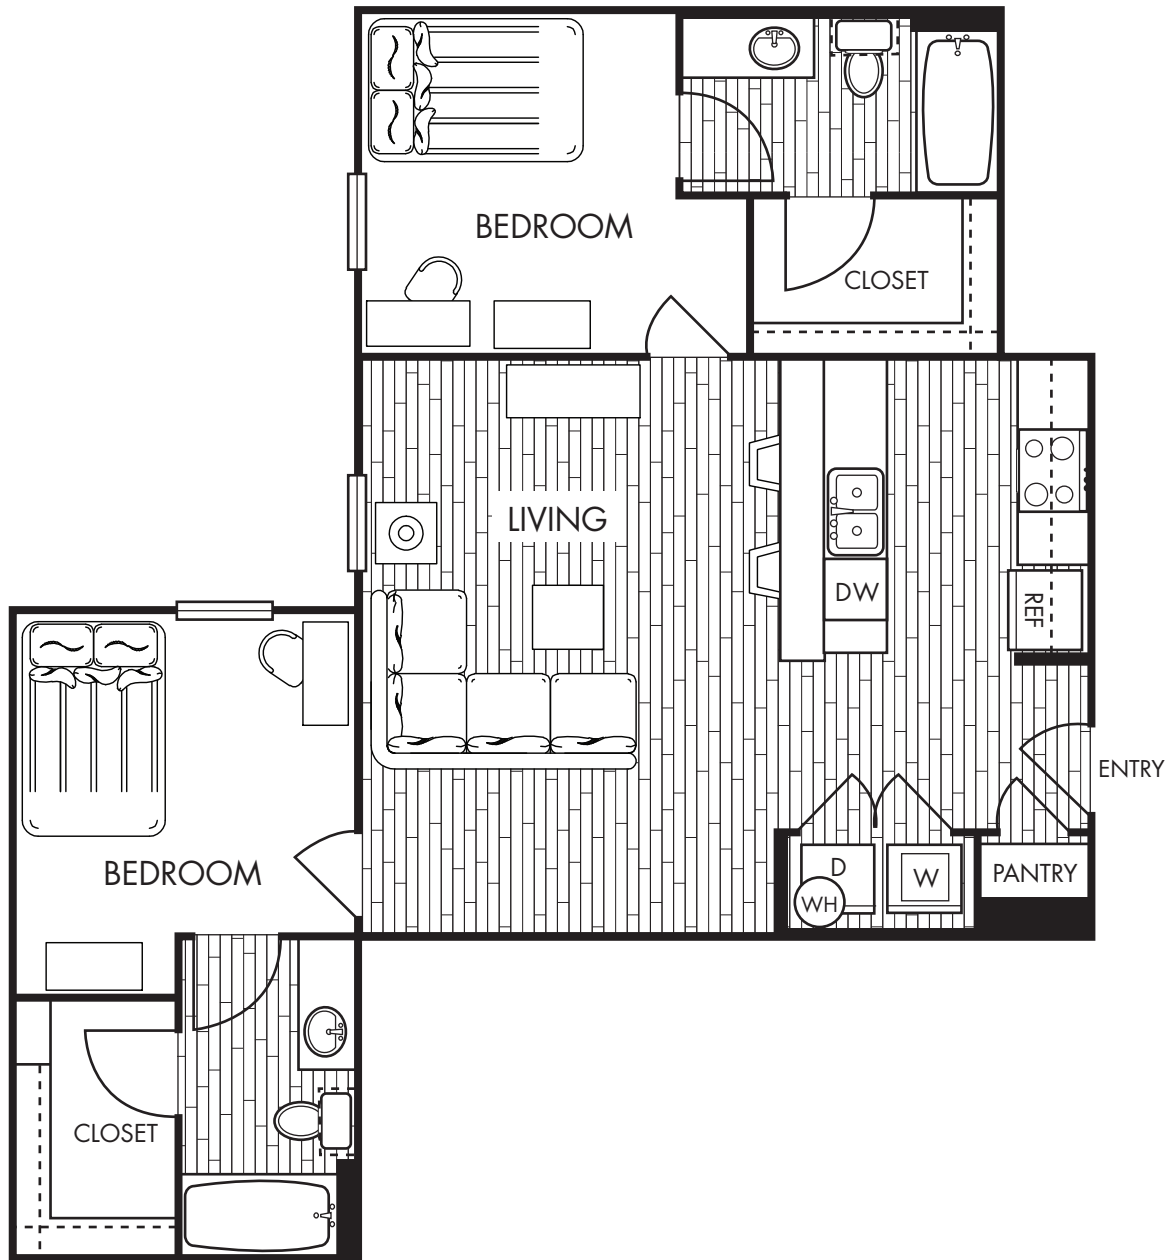

BLOCK 1949

B2
Two Bedroom Two Bath
931 square feet