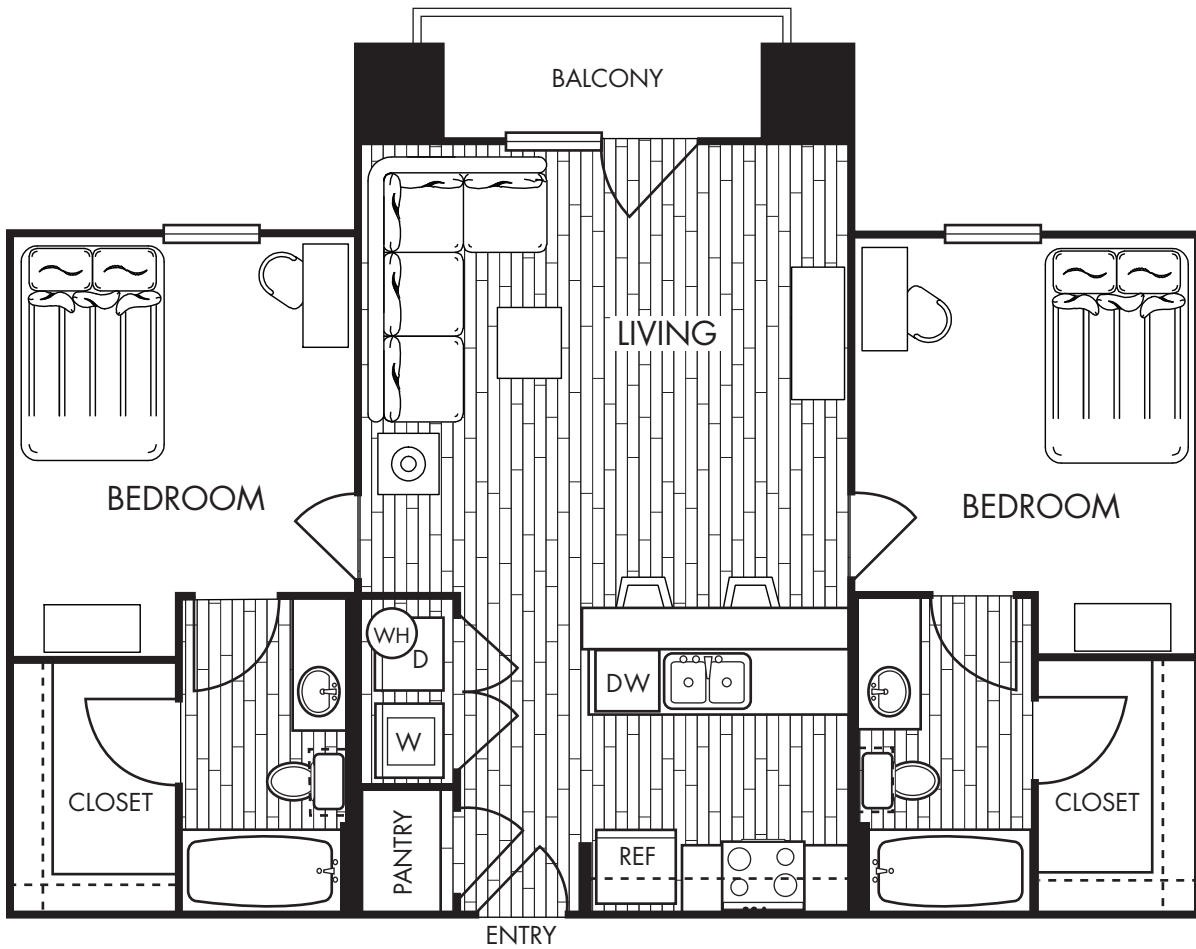

BLOCK 1949

B1.1
Two Bedroom Two Bath
911 square feet